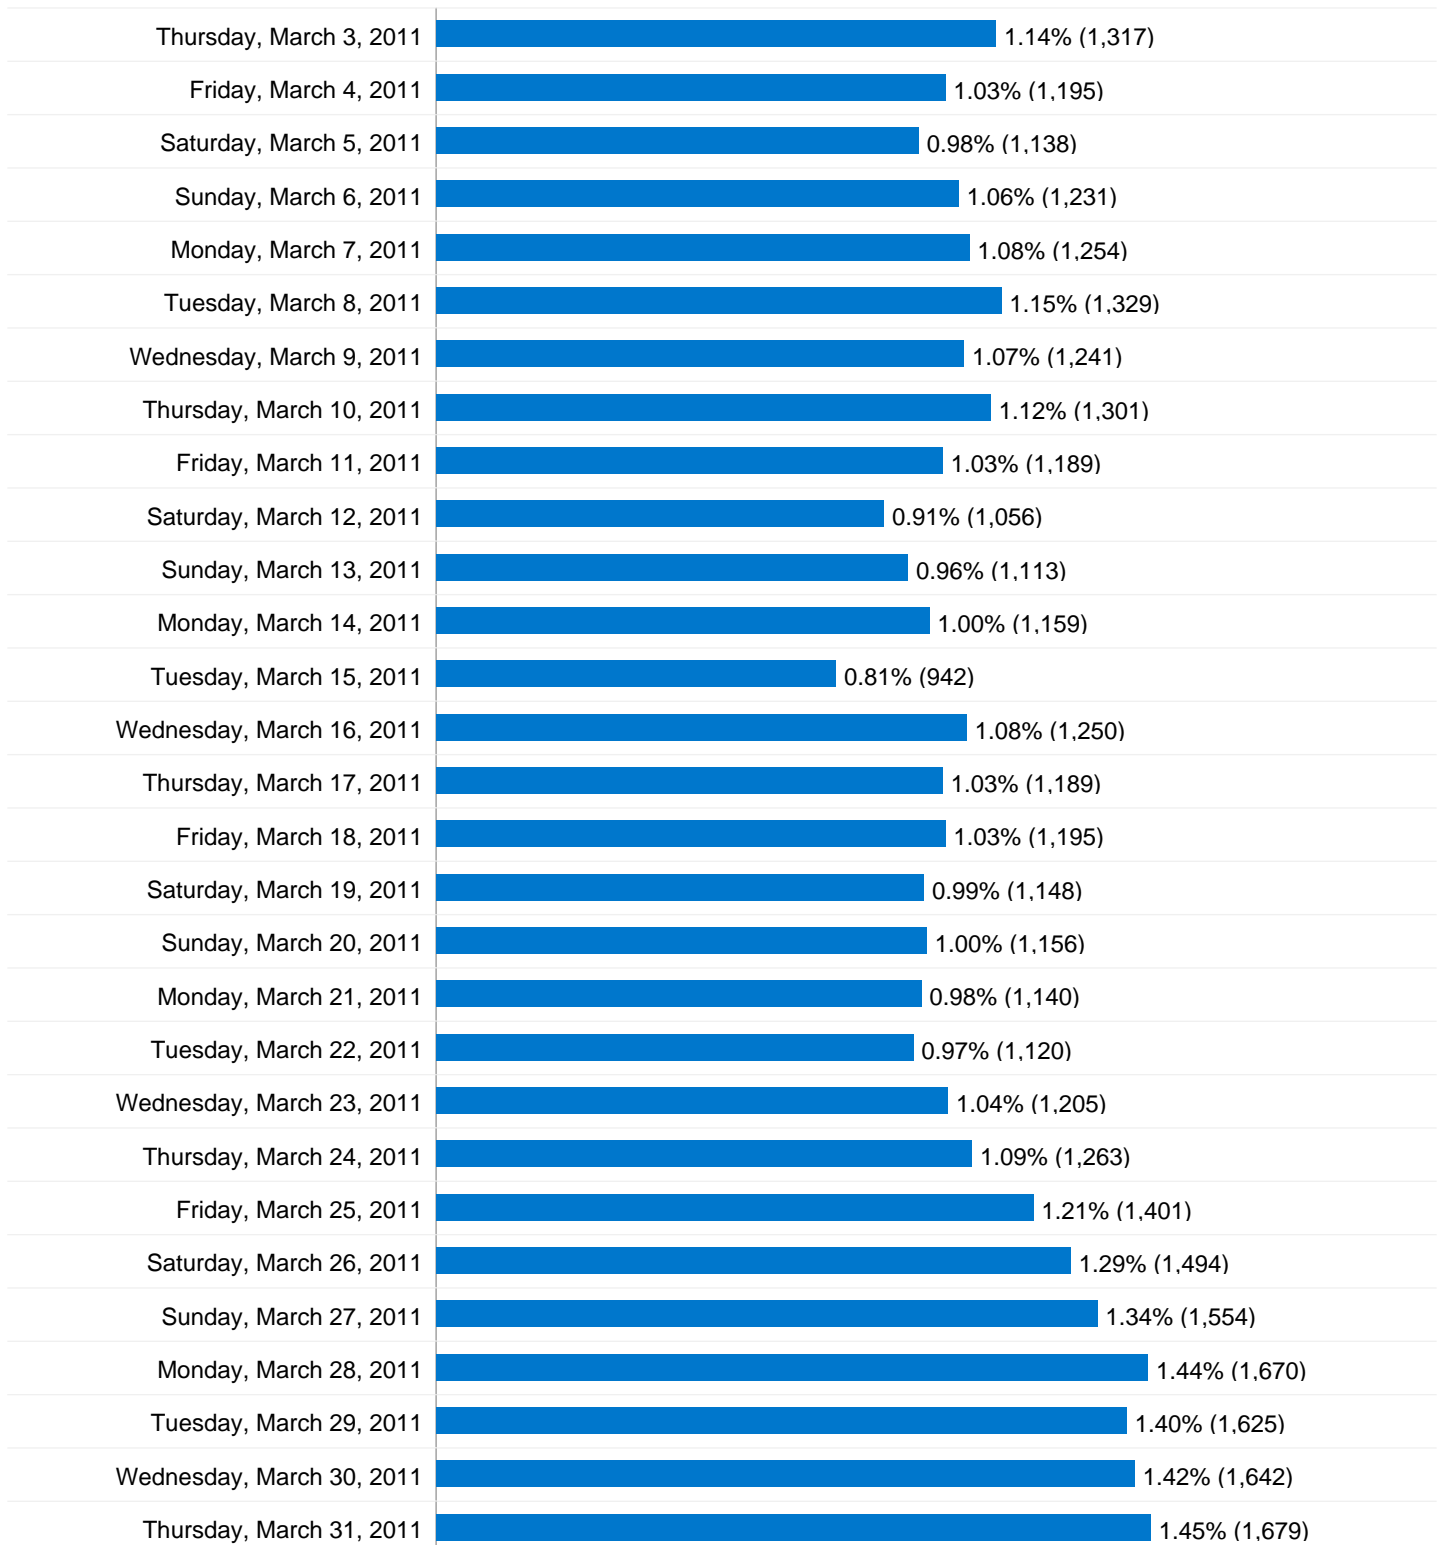

## TABLE OF CONTENTS

Visitors Overview .....	1
Visits for all visitors .....	2
Pageviews for all visitors .....	5
Absolute Unique Visitors .....	8
Direct Traffic .....	11
Referring Sites .....	12
Search Engines .....	16
Keywords .....	17
Visitor Loyalty .....	21
Length of Visit .....	22
Depth of Visit .....	23
Top Content .....	24

## 26,144 people visited this site

 **115,881** Visits

 **26,144** Absolute Unique Visitors

 **568,785** Pageviews

 **4.91** Average Pageviews

 **00:07:26** Time on Site

 **24.67%** Bounce Rate

 **20.76%** New Visits

**115,881** Visits

**1,287.57** Visits / Day

Saturday, January 1, 2011	1.03% (1,193)
Sunday, January 2, 2011	1.20% (1,388)
Monday, January 3, 2011	1.21% (1,406)
Tuesday, January 4, 2011	1.15% (1,331)
Wednesday, January 5, 2011	1.11% (1,284)
Thursday, January 6, 2011	1.08% (1,246)
Friday, January 7, 2011	1.12% (1,293)
Saturday, January 8, 2011	1.06% (1,226)
Sunday, January 9, 2011	1.12% (1,297)
Monday, January 10, 2011	1.05% (1,213)
Tuesday, January 11, 2011	1.04% (1,205)
Wednesday, January 12, 2011	1.09% (1,265)
Thursday, January 13, 2011	1.15% (1,336)
Friday, January 14, 2011	1.09% (1,263)
Saturday, January 15, 2011	1.03% (1,197)
Sunday, January 16, 2011	1.06% (1,226)
Monday, January 17, 2011	1.07% (1,243)
Tuesday, January 18, 2011	1.19% (1,379)
Wednesday, January 19, 2011	1.23% (1,427)
Thursday, January 20, 2011	1.18% (1,365)
Friday, January 21, 2011	1.16% (1,345)
Saturday, January 22, 2011	1.15% (1,337)
Sunday, January 23, 2011	1.24% (1,438)
Monday, January 24, 2011	1.16% (1,347)
Tuesday, January 25, 2011	1.29% (1,494)
Wednesday, January 26, 2011	1.22% (1,409)

## 50,537 visits came directly to this site