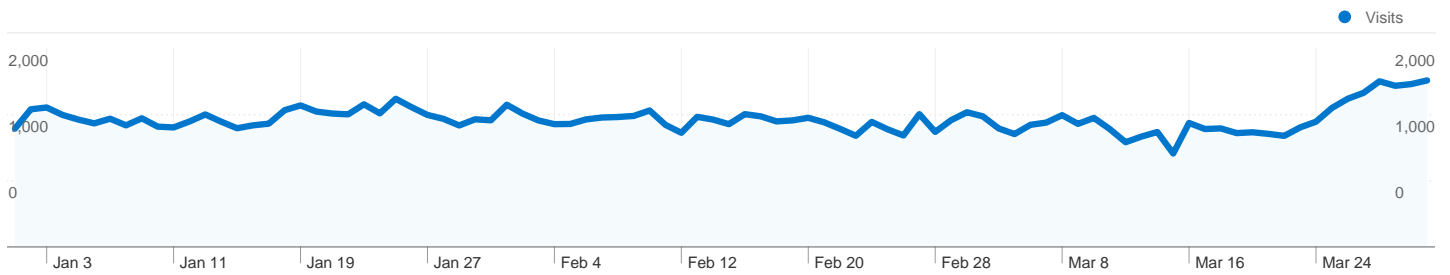

115,881 Visits

1,287.57 Visits / Day

Saturday, January 1, 2011	1.03% (1,193)
Sunday, January 2, 2011	1.20% (1,388)
Monday, January 3, 2011	1.21% (1,406)
Tuesday, January 4, 2011	1.15% (1,331)
Wednesday, January 5, 2011	1.11% (1,284)
Thursday, January 6, 2011	1.08% (1,246)
Friday, January 7, 2011	1.12% (1,293)
Saturday, January 8, 2011	1.06% (1,226)
Sunday, January 9, 2011	1.12% (1,297)
Monday, January 10, 2011	1.05% (1,213)
Tuesday, January 11, 2011	1.04% (1,205)
Wednesday, January 12, 2011	1.09% (1,265)
Thursday, January 13, 2011	1.15% (1,336)
Friday, January 14, 2011	1.09% (1,263)
Saturday, January 15, 2011	1.03% (1,197)
Sunday, January 16, 2011	1.06% (1,226)
Monday, January 17, 2011	1.07% (1,243)
Tuesday, January 18, 2011	1.19% (1,379)
Wednesday, January 19, 2011	1.23% (1,427)
Thursday, January 20, 2011	1.18% (1,365)
Friday, January 21, 2011	1.16% (1,345)
Saturday, January 22, 2011	1.15% (1,337)
Sunday, January 23, 2011	1.24% (1,438)
Monday, January 24, 2011	1.16% (1,347)
Tuesday, January 25, 2011	1.29% (1,494)
Wednesday, January 26, 2011	1.22% (1,409)