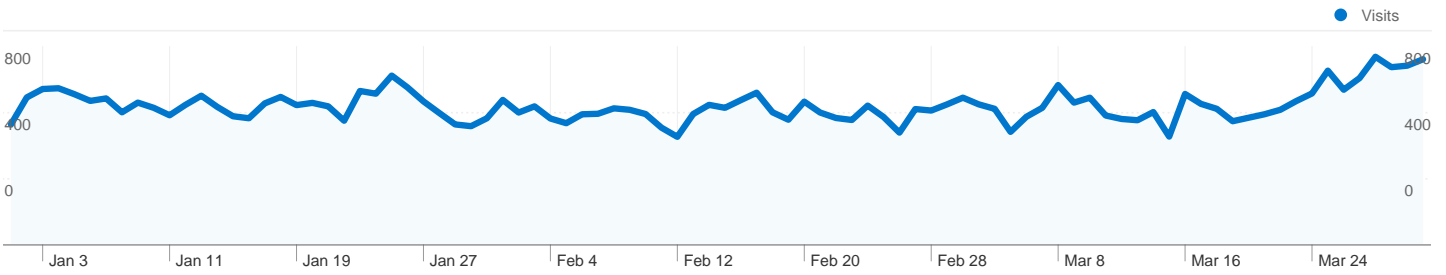

50,537 visits came directly to this site

Site Usage

50,537 Visits

% of Site Total: 43.61%

5.18 Pages/Visit

Site Avg: 4.91 (5.49%)

00:07:42 Avg. Time on Site

Site Avg: 00:07:26 (3.64%)

21.21% % New Visits

Site Avg: 20.76% (2.17%)

19.01% Bounce Rate

Site Avg: 24.67% (-22.93%)