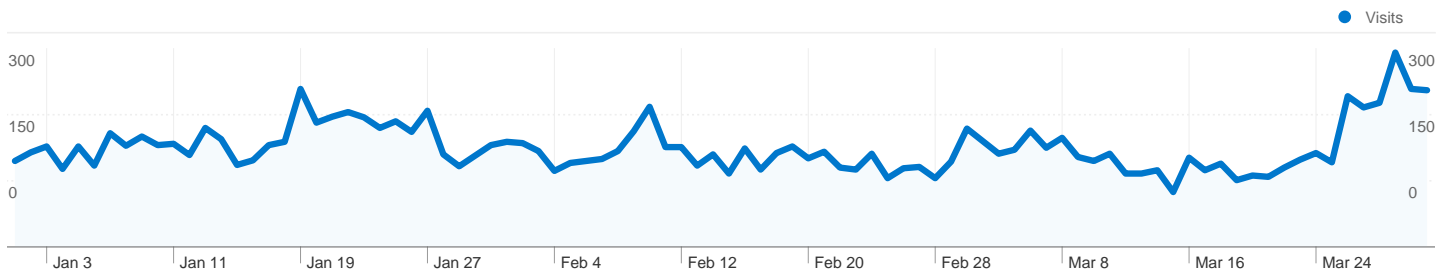

## 50,537 visits came directly to this site

### Site Usage

**50,537 Visits**

% of Site Total: 43.61%

**5.18 Pages/Visit**

Site Avg: 4.91 (5.49%)

**00:07:42 Avg. Time on Site**

Site Avg: 00:07:26 (3.64%)

**21.21% % New Visits**

Site Avg: 20.76% (2.17%)

**19.01% Bounce Rate**

Site Avg: 24.67% (-22.93%)