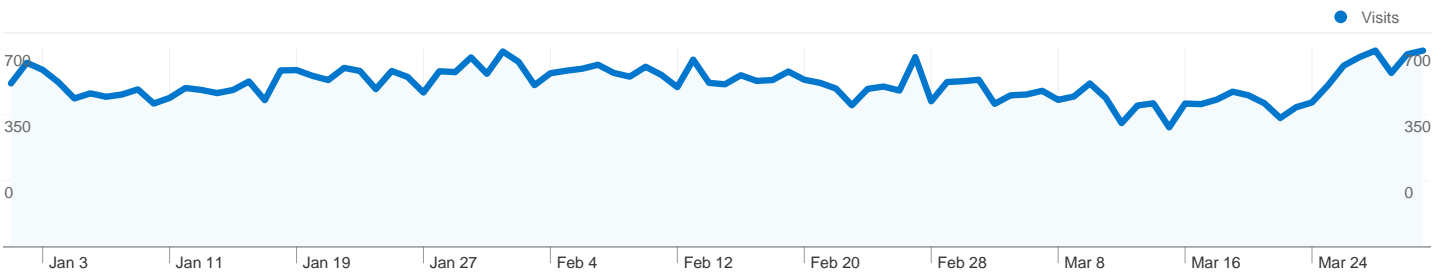

Search sent 51,789 total visits via 8 sources

Site Usage

Visits 51,789 % of Site Total: 44.69%	Pages/Visit 4.78 Site Avg: 4.91 (-2.64%)	Avg. Time on Site 00:07:35 Site Avg: 00:07:26 (1.90%)	% New Visits 20.81% Site Avg: 20.76% (0.27%)	Bounce Rate 29.48% Site Avg: 24.67% (19.49%)	
Source	Visits	Pages/Visit	Avg. Time on Site	% New Visits	Bounce Rate
google	38,895	4.85	00:07:39	17.35%	27.95%
seznam	12,543	4.56	00:07:27	31.12%	34.05%
search	284	4.35	00:05:05	32.75%	30.99%
bing	25	3.88	00:02:41	64.00%	44.00%
yahoo	19	2.11	00:02:13	57.89%	63.16%
ask	18	6.22	00:03:45	27.78%	38.89%
yandex	4	1.25	00:00:13	75.00%	75.00%
aol	1	1.00	00:00:00	100.00%	100.00%
					1 - 8 of 8