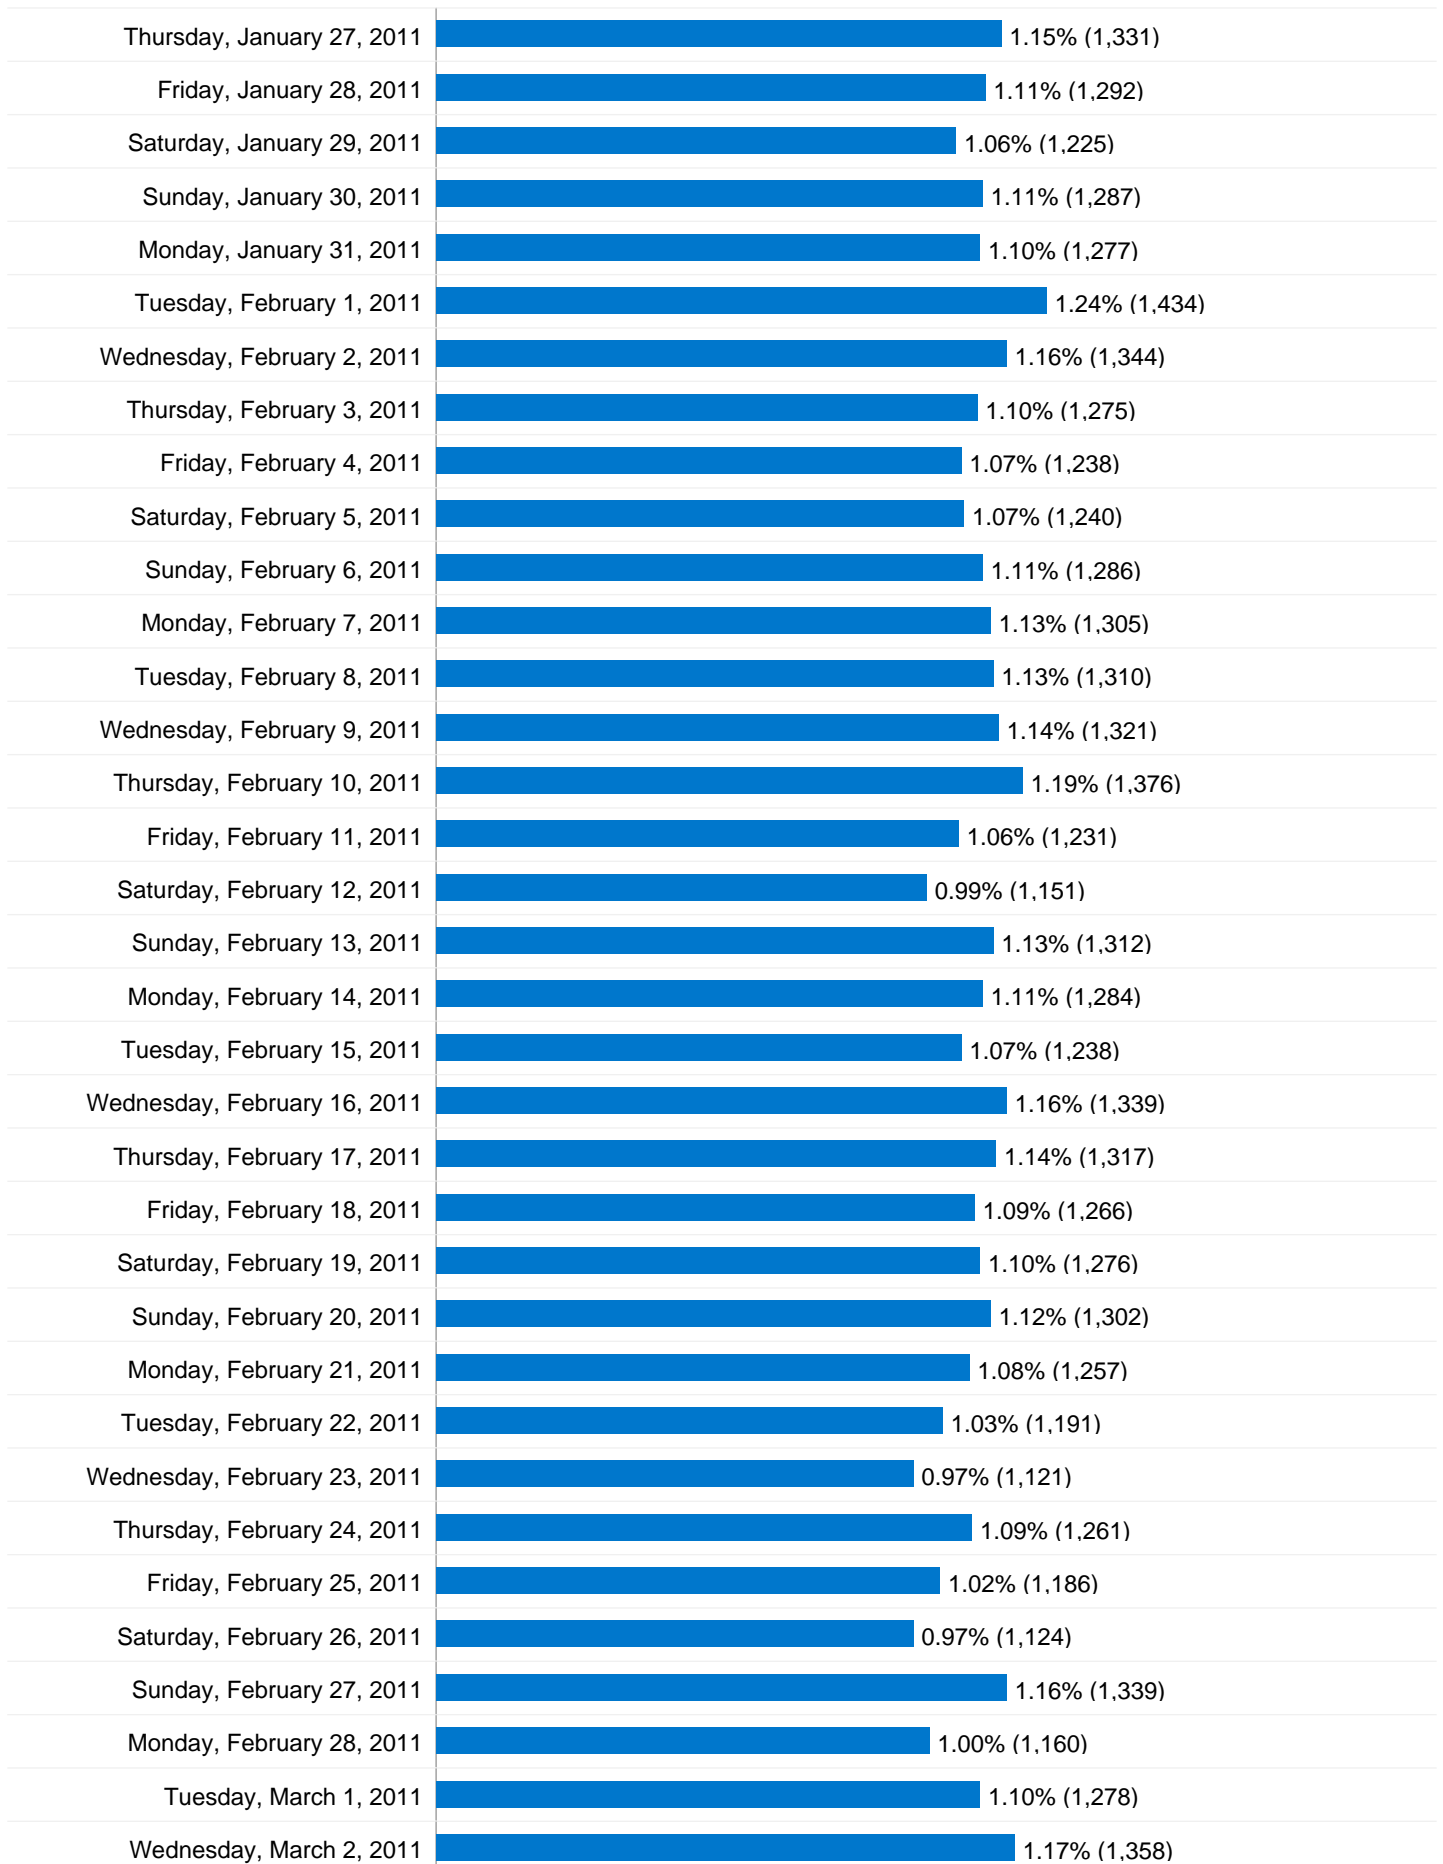

## TABLE OF CONTENTS

Visitors Overview .....	1
Visits for all visitors .....	2
Pageviews for all visitors .....	5
Absolute Unique Visitors .....	8
Direct Traffic .....	11
Referring Sites .....	12
Search Engines .....	16
Keywords .....	17
Visitor Loyalty .....	21
Length of Visit .....	22
Depth of Visit .....	23
Top Content .....	24

## 26,144 people visited this site

 **115,881** Visits

 **26,144** Absolute Unique Visitors

 **568,785** Pageviews

 **4.91** Average Pageviews

 **00:07:26** Time on Site

 **24.67%** Bounce Rate

 **20.76%** New Visits

**115,881** Visits

**1,287.57** Visits / Day

Saturday, January 1, 2011	1.03% (1,193)
Sunday, January 2, 2011	1.20% (1,388)
Monday, January 3, 2011	1.21% (1,406)
Tuesday, January 4, 2011	1.15% (1,331)
Wednesday, January 5, 2011	1.11% (1,284)
Thursday, January 6, 2011	1.08% (1,246)
Friday, January 7, 2011	1.12% (1,293)
Saturday, January 8, 2011	1.06% (1,226)
Sunday, January 9, 2011	1.12% (1,297)
Monday, January 10, 2011	1.05% (1,213)
Tuesday, January 11, 2011	1.04% (1,205)
Wednesday, January 12, 2011	1.09% (1,265)
Thursday, January 13, 2011	1.15% (1,336)
Friday, January 14, 2011	1.09% (1,263)
Saturday, January 15, 2011	1.03% (1,197)
Sunday, January 16, 2011	1.06% (1,226)
Monday, January 17, 2011	1.07% (1,243)
Tuesday, January 18, 2011	1.19% (1,379)
Wednesday, January 19, 2011	1.23% (1,427)
Thursday, January 20, 2011	1.18% (1,365)
Friday, January 21, 2011	1.16% (1,345)
Saturday, January 22, 2011	1.15% (1,337)
Sunday, January 23, 2011	1.24% (1,438)
Monday, January 24, 2011	1.16% (1,347)
Tuesday, January 25, 2011	1.29% (1,494)
Wednesday, January 26, 2011	1.22% (1,409)