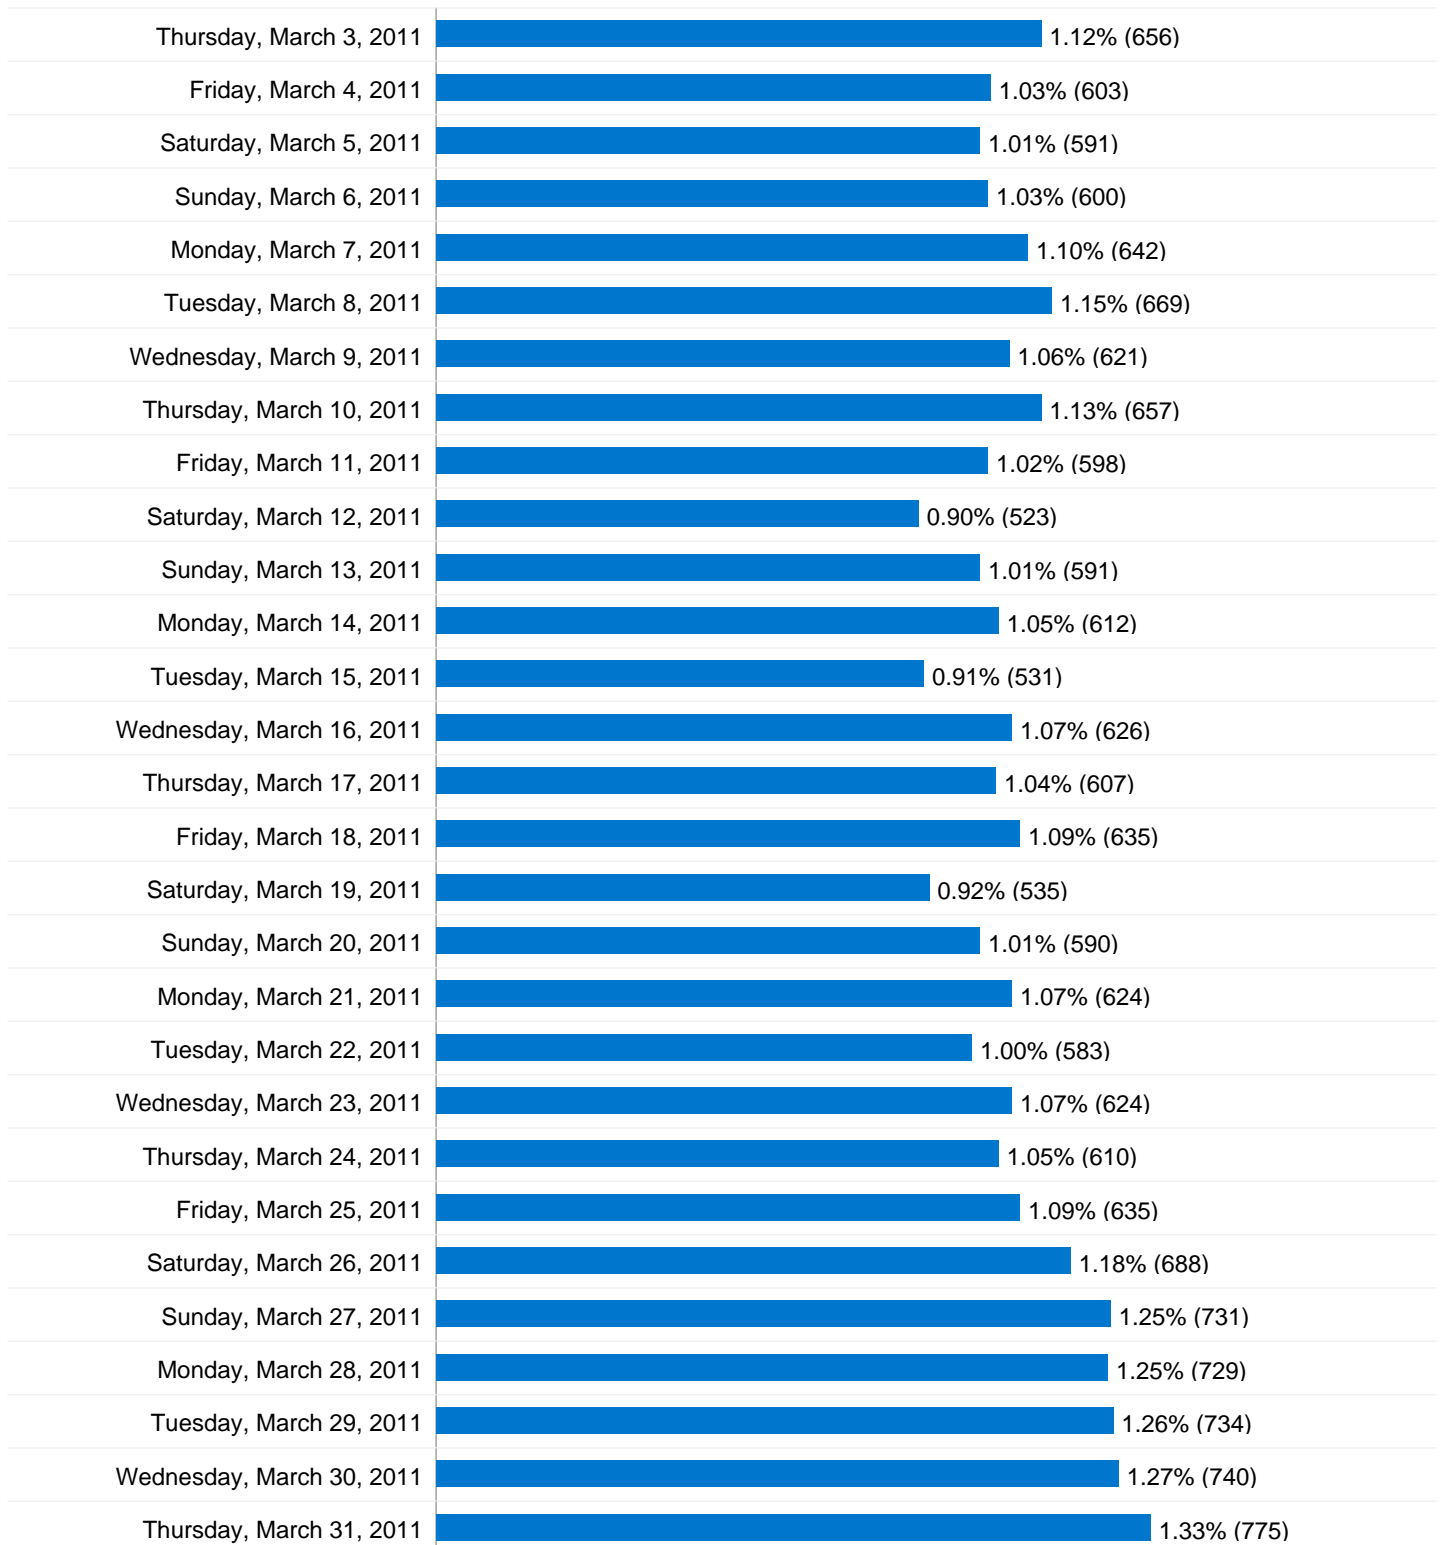

**568,785** Pageviews

Saturday, January 1, 2011	0.95% (5,381)
Sunday, January 2, 2011	1.38% (7,862)
Monday, January 3, 2011	1.46% (8,276)
Tuesday, January 4, 2011	1.24% (7,060)
Wednesday, January 5, 2011	1.15% (6,539)
Thursday, January 6, 2011	1.33% (7,564)
Friday, January 7, 2011	1.13% (6,409)
Saturday, January 8, 2011	0.94% (5,347)
Sunday, January 9, 2011	1.12% (6,392)
Monday, January 10, 2011	1.11% (6,310)
Tuesday, January 11, 2011	1.05% (5,982)
Wednesday, January 12, 2011	1.23% (6,978)
Thursday, January 13, 2011	1.10% (6,279)
Friday, January 14, 2011	1.10% (6,278)
Saturday, January 15, 2011	0.83% (4,700)
Sunday, January 16, 2011	0.95% (5,383)
Monday, January 17, 2011	1.27% (7,234)
Tuesday, January 18, 2011	1.47% (8,382)
Wednesday, January 19, 2011	1.28% (7,258)
Thursday, January 20, 2011	1.49% (8,454)
Friday, January 21, 2011	1.41% (8,024)
Saturday, January 22, 2011	1.18% (6,716)
Sunday, January 23, 2011	1.30% (7,376)
Monday, January 24, 2011	1.28% (7,259)
Tuesday, January 25, 2011	1.72% (9,765)
Wednesday, January 26, 2011	1.25% (7,091)

## 50,537 visits came directly to this site