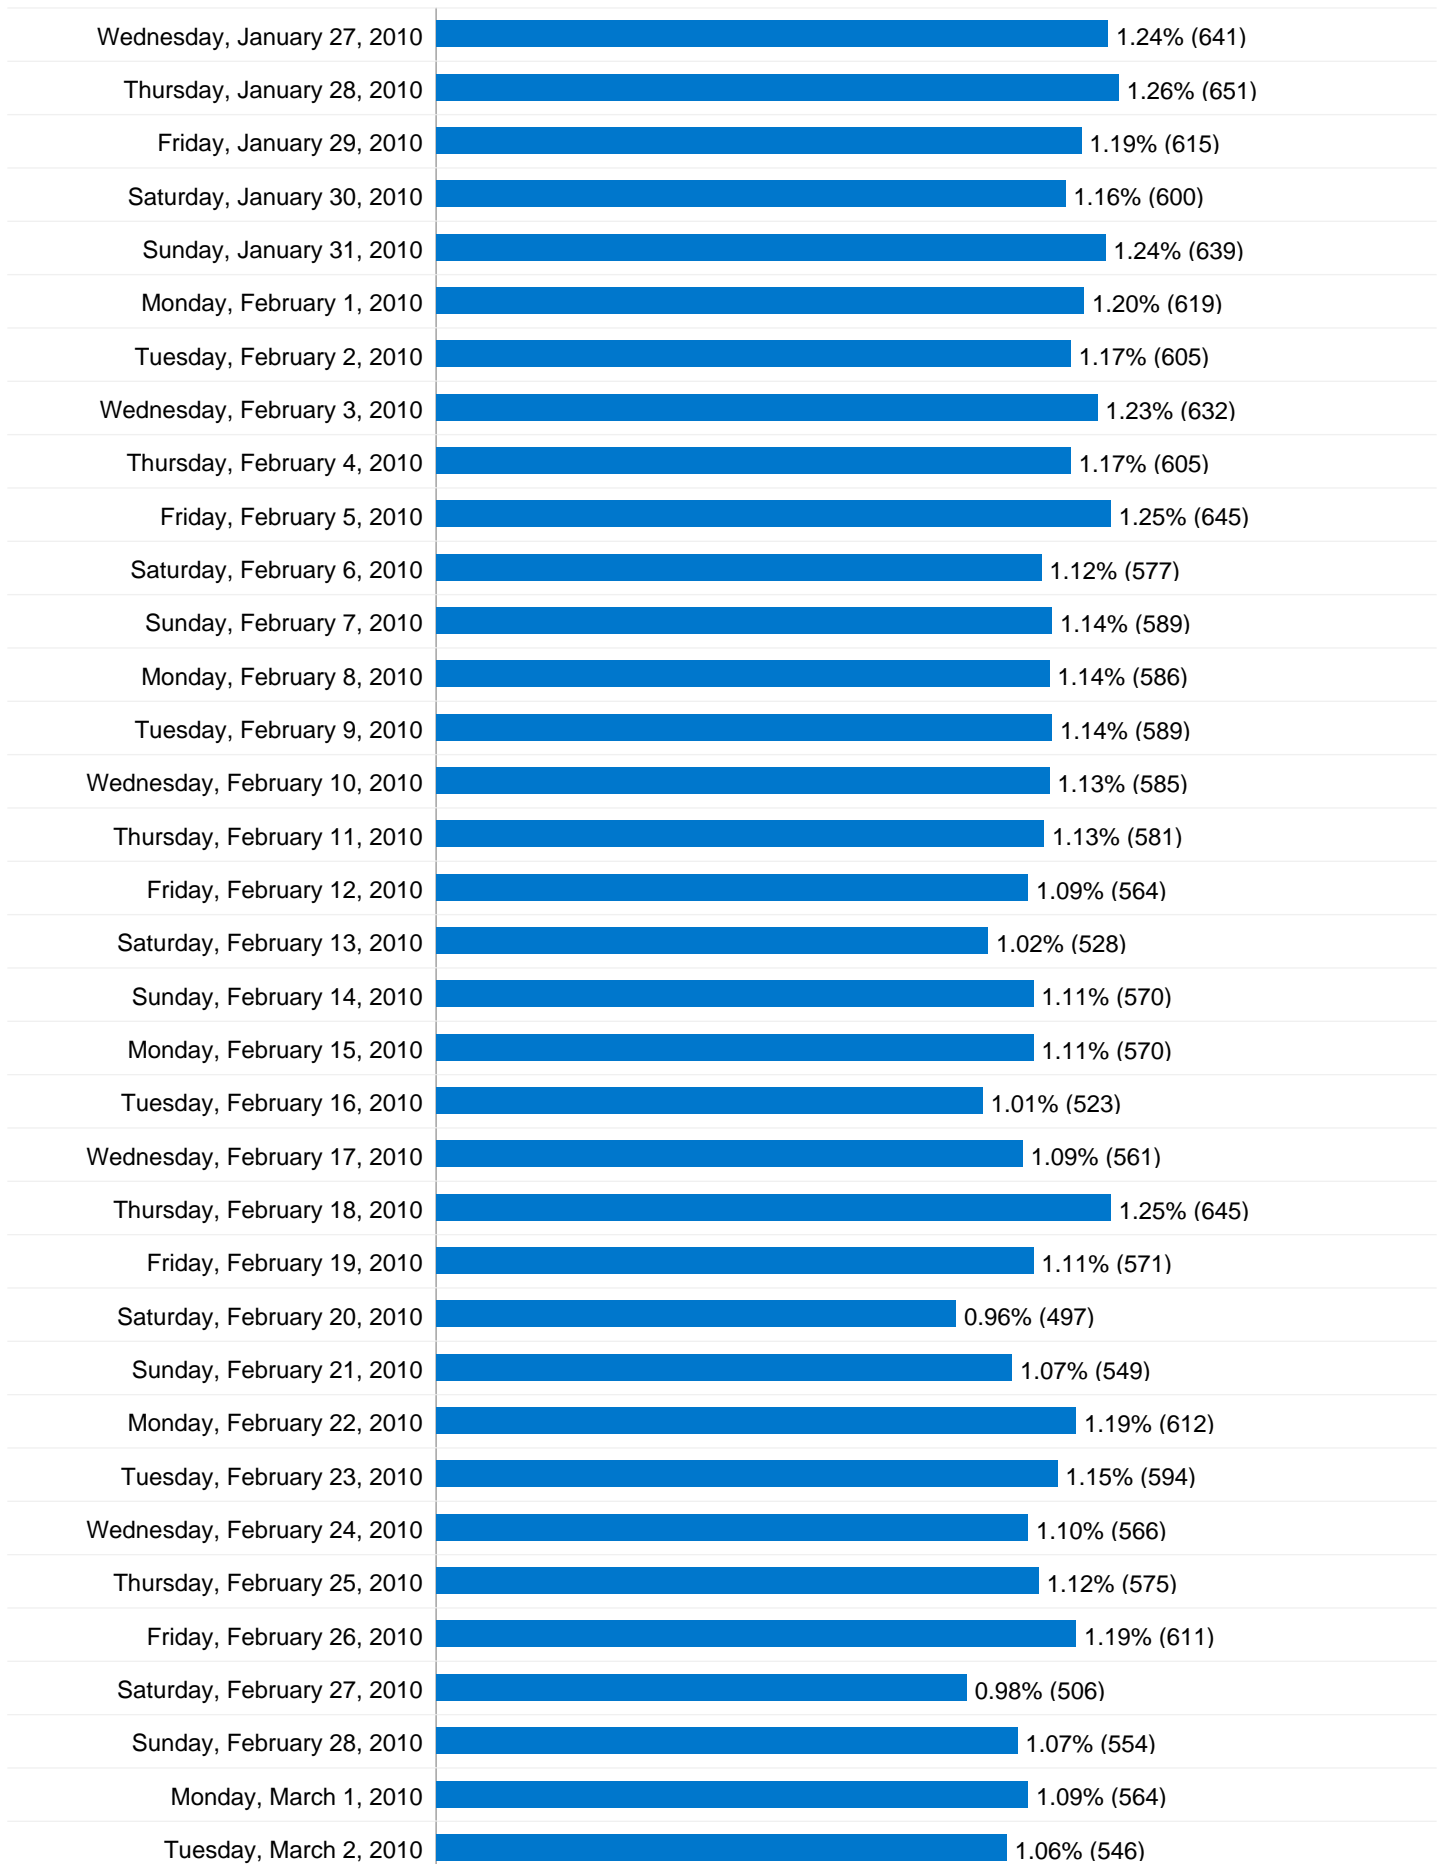

Absolute Unique Visitors

Jan 1, 2010 - Mar 31, 2010

Comparing to: Site

23,293 Absolute Unique Visitors

Friday, January 1, 2010	1.19% (612)
Saturday, January 2, 2010	1.25% (644)
Sunday, January 3, 2010	1.22% (629)
Monday, January 4, 2010	1.20% (620)
Tuesday, January 5, 2010	1.23% (633)
Wednesday, January 6, 2010	1.31% (674)
Thursday, January 7, 2010	1.22% (631)
Friday, January 8, 2010	1.21% (622)
Saturday, January 9, 2010	1.11% (570)
Sunday, January 10, 2010	1.10% (569)
Monday, January 11, 2010	1.13% (581)
Tuesday, January 12, 2010	1.17% (605)
Wednesday, January 13, 2010	1.10% (567)
Thursday, January 14, 2010	1.13% (585)
Friday, January 15, 2010	1.28% (659)
Saturday, January 16, 2010	1.13% (581)
Sunday, January 17, 2010	1.22% (628)
Monday, January 18, 2010	1.16% (598)
Tuesday, January 19, 2010	1.17% (604)
Wednesday, January 20, 2010	1.10% (568)
Thursday, January 21, 2010	1.22% (628)
Friday, January 22, 2010	1.20% (617)
Saturday, January 23, 2010	1.06% (545)
Sunday, January 24, 2010	1.24% (640)
Monday, January 25, 2010	1.22% (631)
Tuesday, January 26, 2010	1.32% (682)

41,432 visits came directly to this site

Site Usage

41,432 Visits

% of Site Total: 40.34%

5.75 Pages/Visit

Site Avg: 5.50 (4.63%)

00:08:36 Avg. Time on Site

Site Avg: 00:08:30 (1.29%)