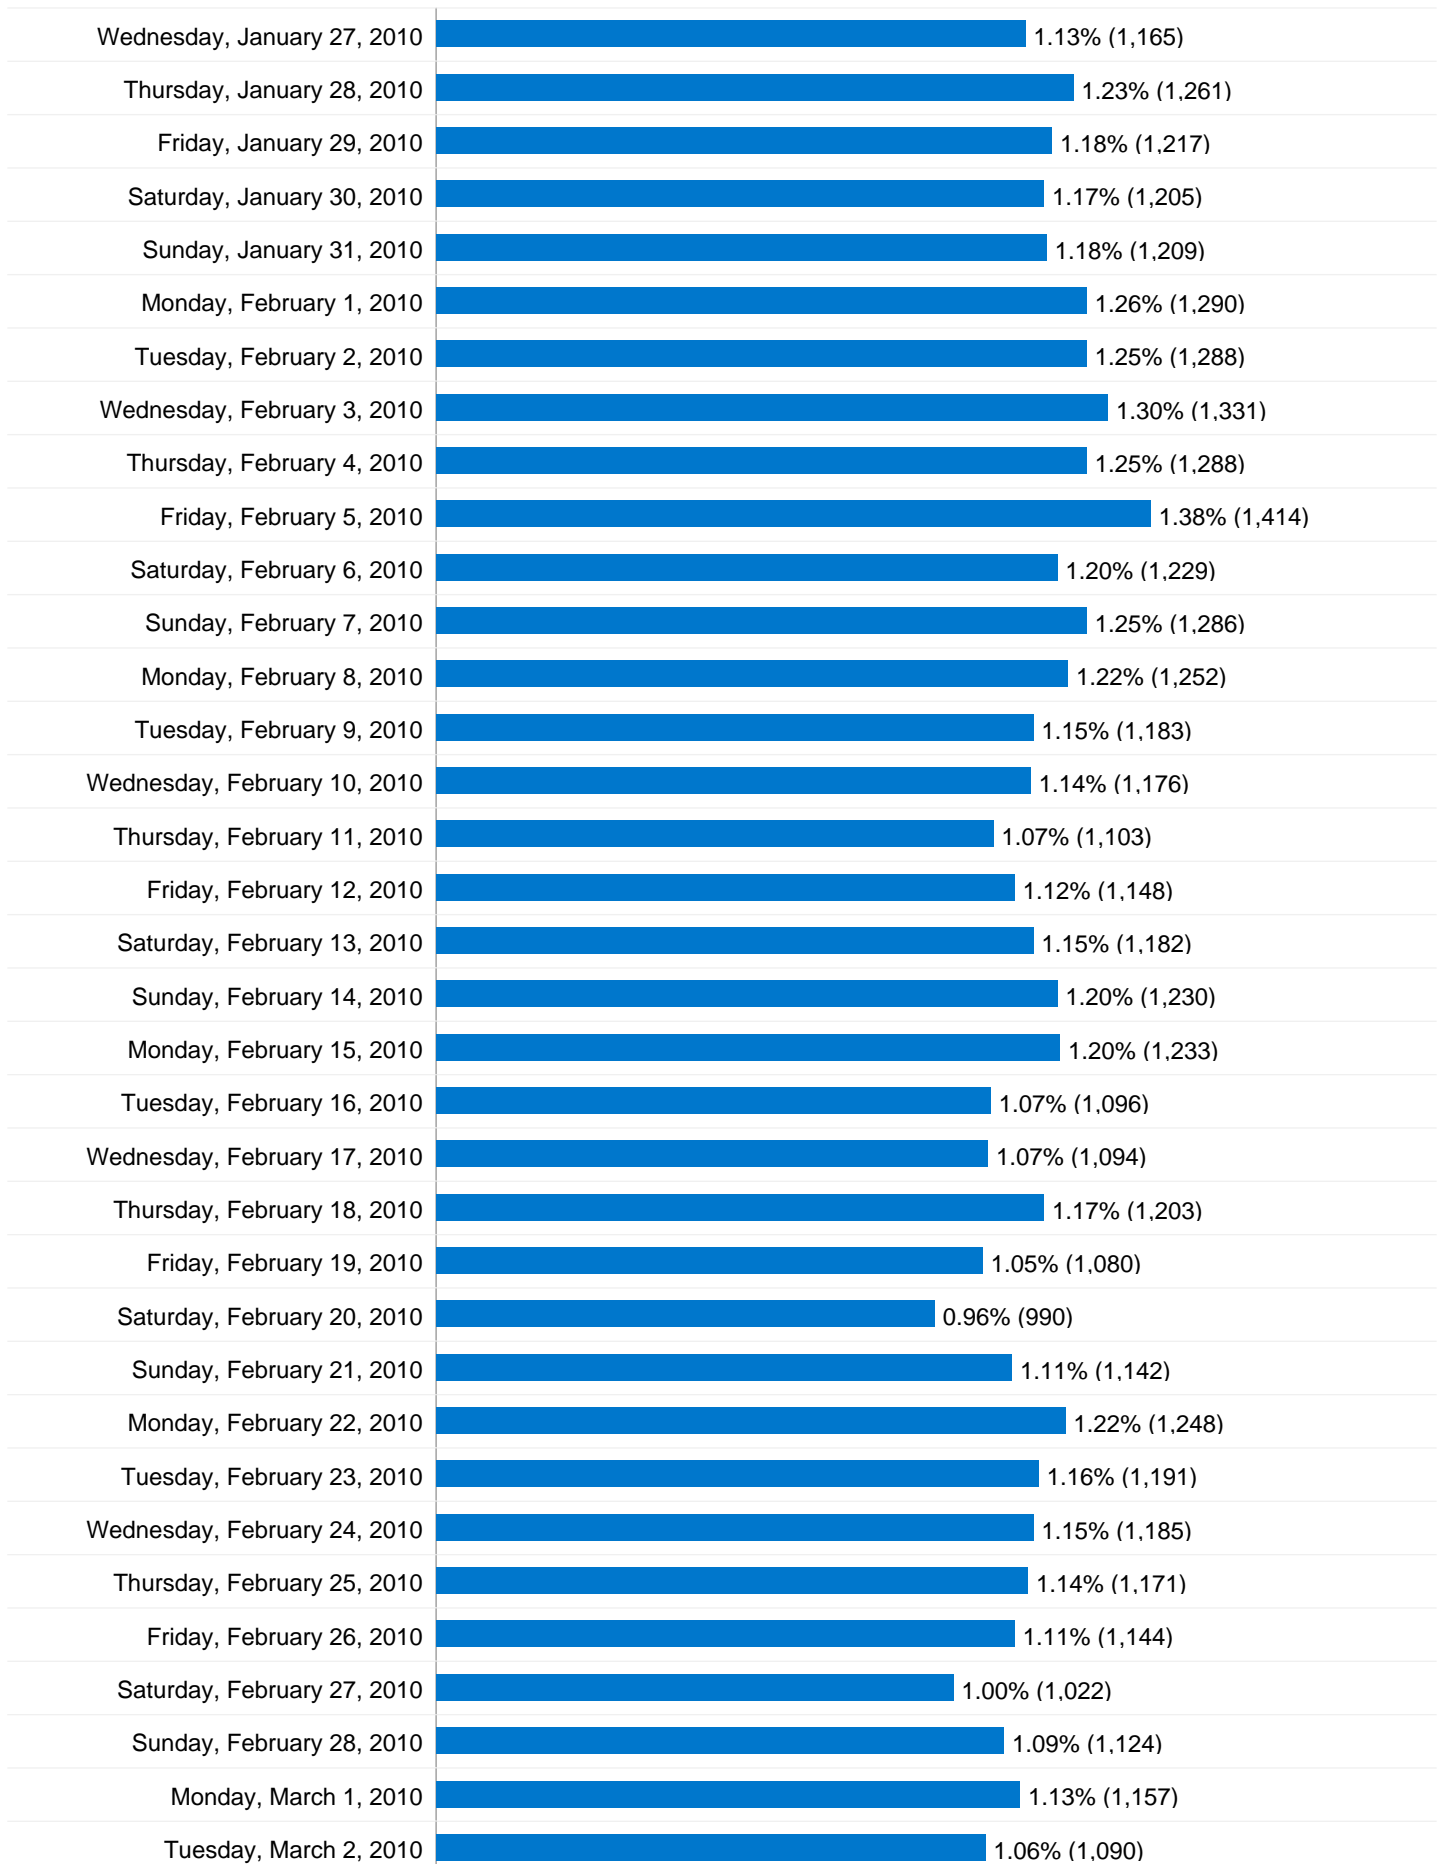

TABLE OF CONTENTS

Visitors Overview	1
Visits for all visitors	2
Pageviews for all visitors	5
Absolute Unique Visitors	8
Direct Traffic	11
Referring Sites	12
Search Engines	16
Keywords	17
Visitor Loyalty	21
Length of Visit	22
Depth of Visit	23
Top Content	24

23,293 people visited this site

102,710 Visits

23,293 Absolute Unique Visitors

564,936 Pageviews

5.50 Average Pageviews

00:08:30 Time on Site

26.50% Bounce Rate

20.49% New Visits

102,710 Visits

1,141.22 Visits / Day

Friday, January 1, 2010	1.16% (1,188)
Saturday, January 2, 2010	1.28% (1,319)
Sunday, January 3, 2010	1.35% (1,387)
Monday, January 4, 2010	1.27% (1,302)
Tuesday, January 5, 2010	1.27% (1,300)
Wednesday, January 6, 2010	1.27% (1,304)
Thursday, January 7, 2010	1.26% (1,293)
Friday, January 8, 2010	1.18% (1,211)
Saturday, January 9, 2010	1.08% (1,112)
Sunday, January 10, 2010	1.20% (1,236)
Monday, January 11, 2010	1.12% (1,153)
Tuesday, January 12, 2010	1.18% (1,207)
Wednesday, January 13, 2010	1.11% (1,140)
Thursday, January 14, 2010	1.15% (1,184)
Friday, January 15, 2010	1.26% (1,293)
Saturday, January 16, 2010	1.13% (1,158)
Sunday, January 17, 2010	1.33% (1,362)
Monday, January 18, 2010	1.18% (1,208)
Tuesday, January 19, 2010	1.12% (1,150)
Wednesday, January 20, 2010	1.11% (1,135)
Thursday, January 21, 2010	1.16% (1,196)
Friday, January 22, 2010	1.12% (1,149)
Saturday, January 23, 2010	1.03% (1,057)
Sunday, January 24, 2010	1.16% (1,196)
Monday, January 25, 2010	1.27% (1,309)
Tuesday, January 26, 2010	1.26% (1,294)

41,432 visits came directly to this site

Site Usage

41,432 Visits

% of Site Total: 40.34%

5.75 Pages/Visit

Site Avg: 5.50 (4.63%)

00:08:36 Avg. Time on Site

Site Avg: 00:08:30 (1.29%)