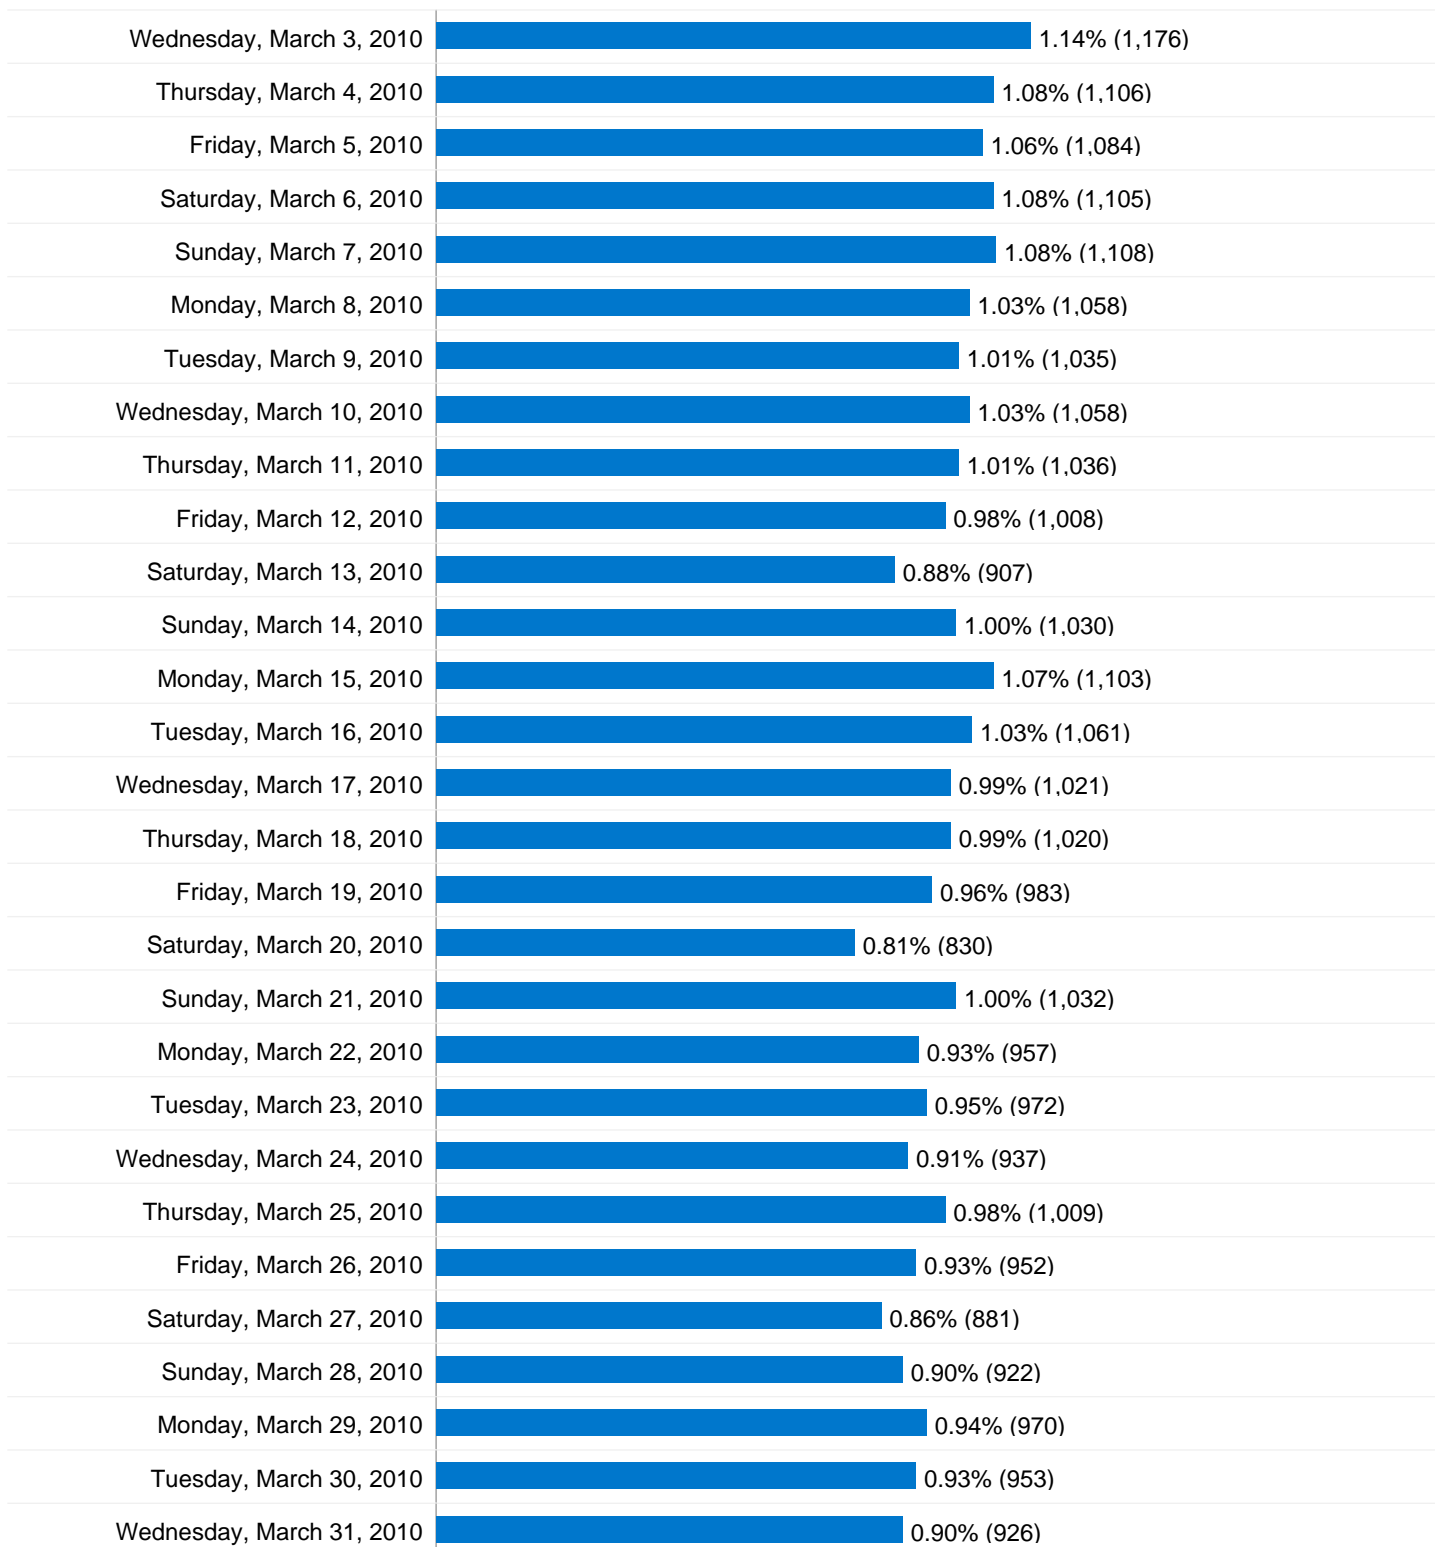

TABLE OF CONTENTS

Visitors Overview	1
Visits for all visitors	2
Pageviews for all visitors	5
Absolute Unique Visitors	8
Direct Traffic	11
Referring Sites	12
Search Engines	16
Keywords	17
Visitor Loyalty	21
Length of Visit	22
Depth of Visit	23
Top Content	24

23,293 people visited this site

102,710 Visits

23,293 Absolute Unique Visitors

564,936 Pageviews

5.50 Average Pageviews

00:08:30 Time on Site

26.50% Bounce Rate

20.49% New Visits

102,710 Visits

1,141.22 Visits / Day

Friday, January 1, 2010	1.16% (1,188)
Saturday, January 2, 2010	1.28% (1,319)
Sunday, January 3, 2010	1.35% (1,387)
Monday, January 4, 2010	1.27% (1,302)
Tuesday, January 5, 2010	1.27% (1,300)
Wednesday, January 6, 2010	1.27% (1,304)
Thursday, January 7, 2010	1.26% (1,293)
Friday, January 8, 2010	1.18% (1,211)
Saturday, January 9, 2010	1.08% (1,112)
Sunday, January 10, 2010	1.20% (1,236)
Monday, January 11, 2010	1.12% (1,153)
Tuesday, January 12, 2010	1.18% (1,207)
Wednesday, January 13, 2010	1.11% (1,140)
Thursday, January 14, 2010	1.15% (1,184)
Friday, January 15, 2010	1.26% (1,293)
Saturday, January 16, 2010	1.13% (1,158)
Sunday, January 17, 2010	1.33% (1,362)
Monday, January 18, 2010	1.18% (1,208)
Tuesday, January 19, 2010	1.12% (1,150)
Wednesday, January 20, 2010	1.11% (1,135)
Thursday, January 21, 2010	1.16% (1,196)
Friday, January 22, 2010	1.12% (1,149)
Saturday, January 23, 2010	1.03% (1,057)
Sunday, January 24, 2010	1.16% (1,196)
Monday, January 25, 2010	1.27% (1,309)
Tuesday, January 26, 2010	1.26% (1,294)

41,432 visits came directly to this site

Site Usage

41,432 Visits

% of Site Total: 40.34%

5.75 Pages/Visit

Site Avg: 5.50 (4.63%)

00:08:36 Avg. Time on Site

Site Avg: 00:08:30 (1.29%)