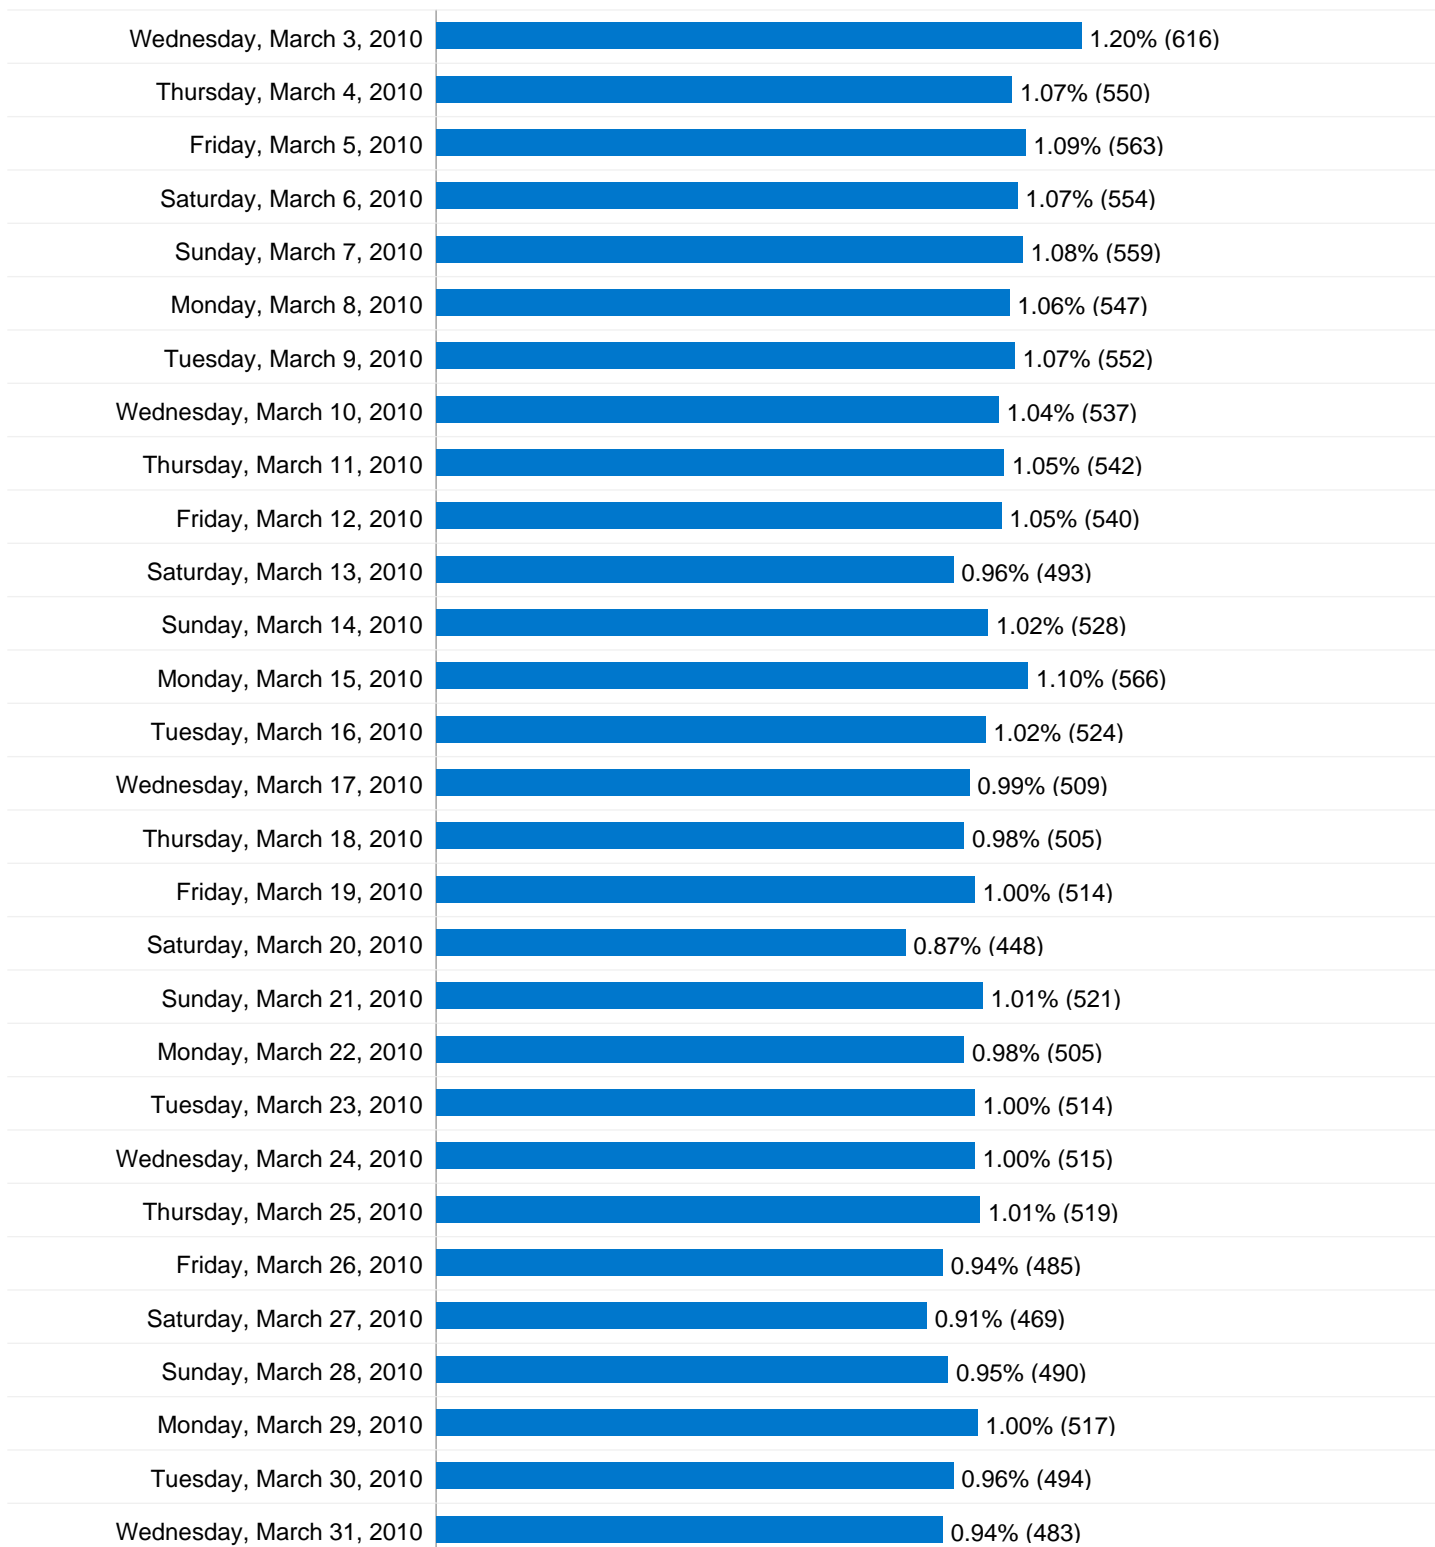

Absolute Unique Visitors

Jan 1, 2010 - Mar 31, 2010

Comparing to: Site

23,293 Absolute Unique Visitors

Friday, January 1, 2010	1.19% (612)
Saturday, January 2, 2010	1.25% (644)
Sunday, January 3, 2010	1.22% (629)
Monday, January 4, 2010	1.20% (620)
Tuesday, January 5, 2010	1.23% (633)
Wednesday, January 6, 2010	1.31% (674)
Thursday, January 7, 2010	1.22% (631)
Friday, January 8, 2010	1.21% (622)
Saturday, January 9, 2010	1.11% (570)
Sunday, January 10, 2010	1.10% (569)
Monday, January 11, 2010	1.13% (581)
Tuesday, January 12, 2010	1.17% (605)
Wednesday, January 13, 2010	1.10% (567)
Thursday, January 14, 2010	1.13% (585)
Friday, January 15, 2010	1.28% (659)
Saturday, January 16, 2010	1.13% (581)
Sunday, January 17, 2010	1.22% (628)
Monday, January 18, 2010	1.16% (598)
Tuesday, January 19, 2010	1.17% (604)
Wednesday, January 20, 2010	1.10% (568)
Thursday, January 21, 2010	1.22% (628)
Friday, January 22, 2010	1.20% (617)
Saturday, January 23, 2010	1.06% (545)
Sunday, January 24, 2010	1.24% (640)
Monday, January 25, 2010	1.22% (631)
Tuesday, January 26, 2010	1.32% (682)

41,432 visits came directly to this site

Site Usage

41,432 Visits

% of Site Total: 40.34%

5.75 Pages/Visit

Site Avg: 5.50 (4.63%)

00:08:36 Avg. Time on Site

Site Avg: 00:08:30 (1.29%)